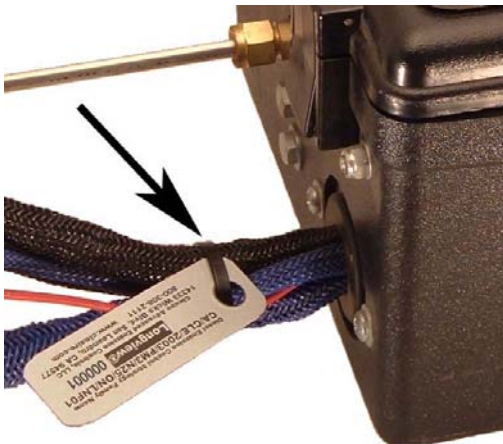

ATTACHMENT 3

Conditional Verification Letter 10-661-723

Label for the Cleaire Lonestar System

Notes:

- Month and year of manufacture are not included. This information is readily obtained from Cleaire by reference to the serial number.
- The labels that are attached to the Lonestar and engine are identical. The figures below illustrate typical installations: one on the electronic controller's wiring harness, the other on an engine stud (for illustrative purposes only: please disregard the information shown on the labels in the figures).

Additional System Labels

The following sample label is permanently attached to the diesel particulate filter:

The following sample label is permanently attached to the lean NOx catalyst: