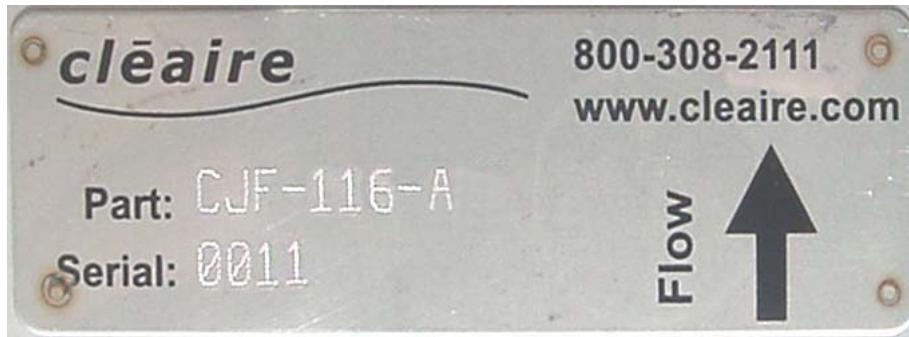

ATTACHMENT 3

Conditional Verification Letter 10-661-723

Label for the Cleaire Lonestar System

Notes:

- Month and year of manufacture are not included. This information is readily obtained from Cleaire by reference to the serial number.
- The labels that are attached to the Lonestar and engine are identical. The figures below illustrate typical installations: one on the electronic controller's wiring harness, the other on an engine stud (for illustrative purposes only: please disregard the information shown on the labels in the figures).

Additional System Labels

The following sample label is permanently attached to the diesel particulate filter:

The following sample label is permanently attached to the lean NOx catalyst: