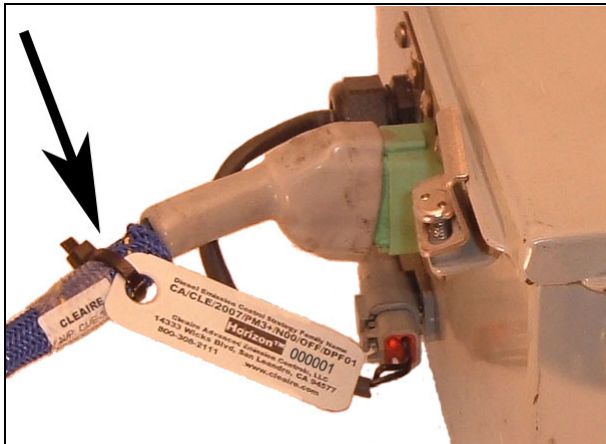

ATTACHMENT 3
Executive Order 05-010-06

Label for the Cleaire Horizon™ System

Notes:

- Month and year of manufacture are not included. This information is readily obtained from Cleaire by reference to the serial number.
- The labels that are attached to the Horizon and engine are identical. The figures below illustrate typical installations: one on the electronic controller's wiring harness, the other on an engine stud. Please disregard the information shown on the labels in the figures (for illustrative purposes only).

Additional System Labels

The following sample label is permanently attached to the diesel particulate filter: