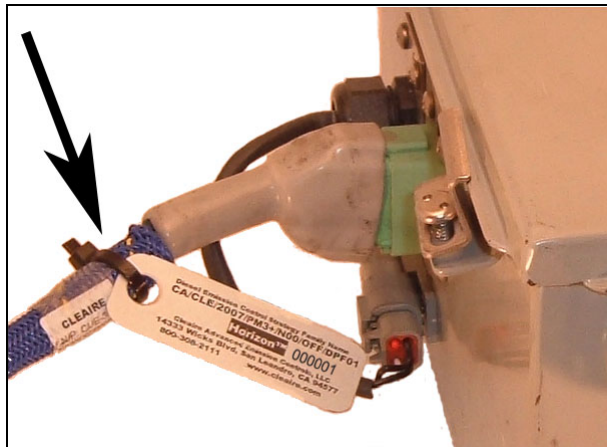

Labels for the Cleaire Horizon® Electric Particulate Filter
Relating to Executive Order Series DE-05-010
Effective Date: March 29, 2012
Page 1 of 2

Notes:

- Month and year of manufacture are not included. This information is readily obtained from Cleaire by reference to the serial number.
- The labels that are attached to the Horizon and engine are identical. The figures below illustrate typical installations: one on the electronic controller's wiring harness, the other on an engine stud. Please disregard the information shown on the labels in the figures (for illustrative purposes only).

Labels for the Cleaire Horizon® Electric Particulate Filter
Relating to Executive Order Series DE-05-010
Effective Date: March 26, 2012
Page 2 of 2

Additional System Labels

Replacement Label:

The following sample label is permanently attached to the diesel particulate filter: